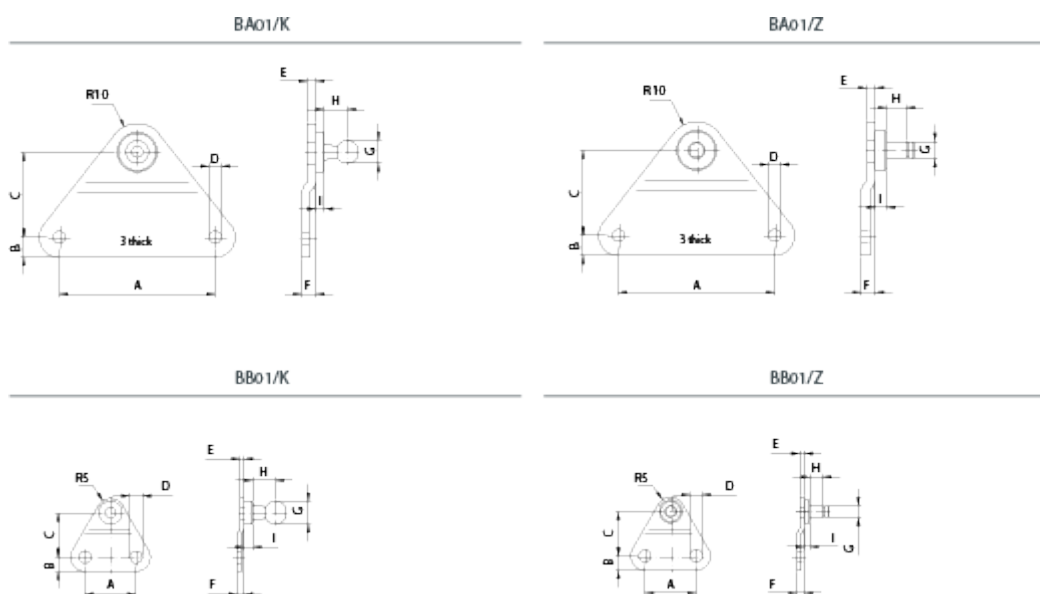

Article number: 04HBA01Z08

Description: Stabilus Industry Line Side bracket, flat Steel
Type BA01Z08 M8

Measures

A = 55

B = 7

C = 30

D = 5.3

E = 3

F = 5

G = 8

H = 11

I = 5

Stability = 1200 N